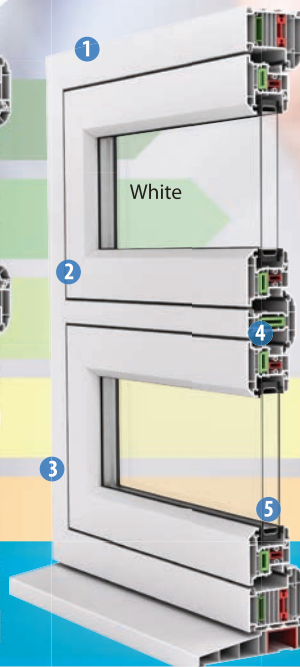

## Superior Innovation and Design

- 1 **Full PVCu Frame** - Designed to integrate with cills, thresholds and ancillary items
- 2 **Multi-Point Locking System** - High security locking system with PAS 24 / Secured by Design option
- 3 **Energy Efficient Profile System** - One of the more thermally efficient profile systems around
- 4 **Fully Reinforced** - RTR Bar or Steel reinforcement for maximum strength and security
- 5 **28mm Single Leg Knock-in Bead** - Internally glazed, sculptured or chamfered, for extra security

Casement, Bay & Bow Windows

Tilt and Turn Windows

Flush Sash Windows

Residential Doors

French Doors