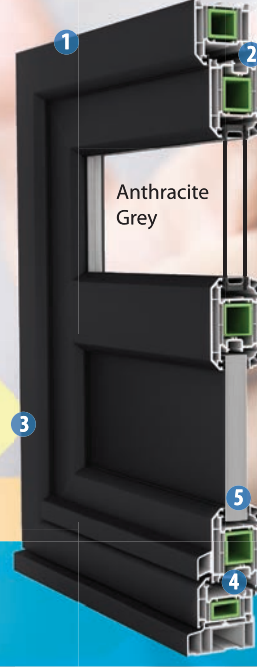

## Superior Innovation and Design

- 1 **Full PVCu Frame** - Designed to integrate with cills, thresholds and ancillary items
- 2 **Multi-Point Locking System** - High security locking system with PAS 24 / Secured by Design option
- 3 **Energy Efficient Profile System** - One of the more thermally efficient profile systems around
- 4 **Fully Reinforced** - RTR Bar or Steel reinforcement for maximum strength and security
- 5 **28mm Single Leg Knock-in Bead** - Internally glazed, sculptured or chamfered, for extra security

Casement, Bay & Bow Windows

Tilt and Turn Windows

Flush Sash Windows

Residential Doors

French Doors