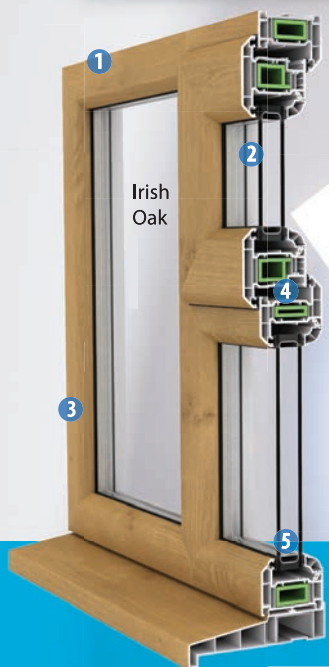

## Superior Innovation and Design

- 1 **Full PVCu Frame** - Designed to integrate with cills, thresholds and ancillary items
- 2 **Multi-Point Locking System** - High security locking system with PAS 24 / Secured by Design option
- 3 **Energy Efficient Profile System** - One of the more thermally efficient profile systems around
- 4 **Fully Reinforced** - RTR Bar or Steel reinforcement for maximum strength and security
- 5 **28mm Single Leg Knock-in Bead** - Internally glazed, sculptured or chamfered, for extra security