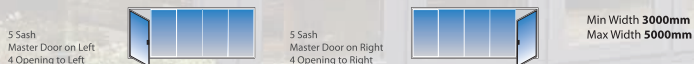

Secure and hard wearing
hardware options

and door options available to you...

EASi-FOLD Door Combinations

There are a number of different combinations for you to choose from to ensure your patio door meets your requirements.

2 Sash EASi-FOLD Door Options

3 Sash EASi-FOLD Door Options

4 Sash EASi-FOLD Door Options

5 Sash EASi-FOLD Door Options

6 Sash EASi-FOLD Door Options

EASi-FOLD Door Colour Options

The EASi-FOLD Doors are available in an array of popular and modern colour shades.

From your standard classic White, Rosewood and Golden Oak to your more contemporary Chartwell Green and Anthracite Grey.

Whatever your colour choice you can be sure that your sliding panoramic doors will be the most aesthetically pleasing you can buy.