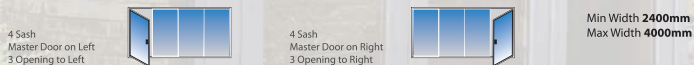

Secure and hard wearing
hardware options

and door options available to you...

EASi-FOLD Door Combinations

There are a number of different combinations for you to choose from to ensure your patio door meets your requirements.

2 Sash EASi-FOLD Door Options

3 Sash EASi-FOLD Door Options

4 Sash EASi-FOLD Door Options

5 Sash EASi-FOLD Door Options

6 Sash EASi-FOLD Door Options

EASi-FOLD Door Colour Options

The EASi-FOLD Doors are available in an array of popular and modern colour shades.