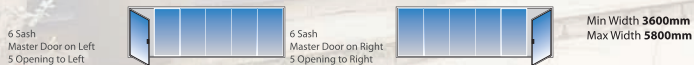

Secure and hard wearing
hardware options

and door options available to you...

EASi-FOLD Door Combinations

There are a number of different combinations for you to choose from to ensure your patio door meets your requirements.

2 Sash EASi-FOLD Door Options

3 Sash EASi-FOLD Door Options

4 Sash EASi-FOLD Door Options

5 Sash EASi-FOLD Door Options

6 Sash EASi-FOLD Door Options

EASi-FOLD Door Colour Options

The EASi-FOLD Doors are available in an array of popular and modern colour shades.

From your standard classic White, Rosewood and Golden Oak to your more contemporary Chartwell Green and Anthracite Grey.

Whatever your colour choice you can be sure that your sliding panoramic doors will be the most aesthetically pleasing you can buy.