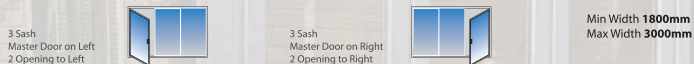

Secure and hard wearing
hardware options

and door options available to you...

EASi-FOLD Door Combinations

There are a number of different combinations for you to choose from to ensure your patio door meets your requirements.

2 Sash EASi-FOLD Door Options

3 Sash EASi-FOLD Door Options

4 Sash EASi-FOLD Door Options

5 Sash EASi-FOLD Door Options

6 Sash EASi-FOLD Door Options

EASi-FOLD Door Colour Options

The EASi-FOLD Doors are available in an array of popular and modern colour shades.