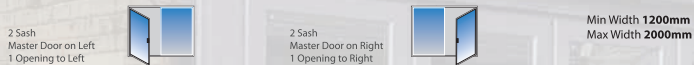

Secure and hard wearing
hardware options

and door options available to you...

EASi-FOLD Door Combinations

There are a number of different combinations for you to choose from to ensure your patio door meets your requirements.

2 Sash EASi-FOLD Door Options

3 Sash EASi-FOLD Door Options

4 Sash EASi-FOLD Door Options

5 Sash EASi-FOLD Door Options

6 Sash EASi-FOLD Door Options

EASi-FOLD Door Colour Options

The EASi-FOLD Doors are available in an array of popular and modern colour shades.